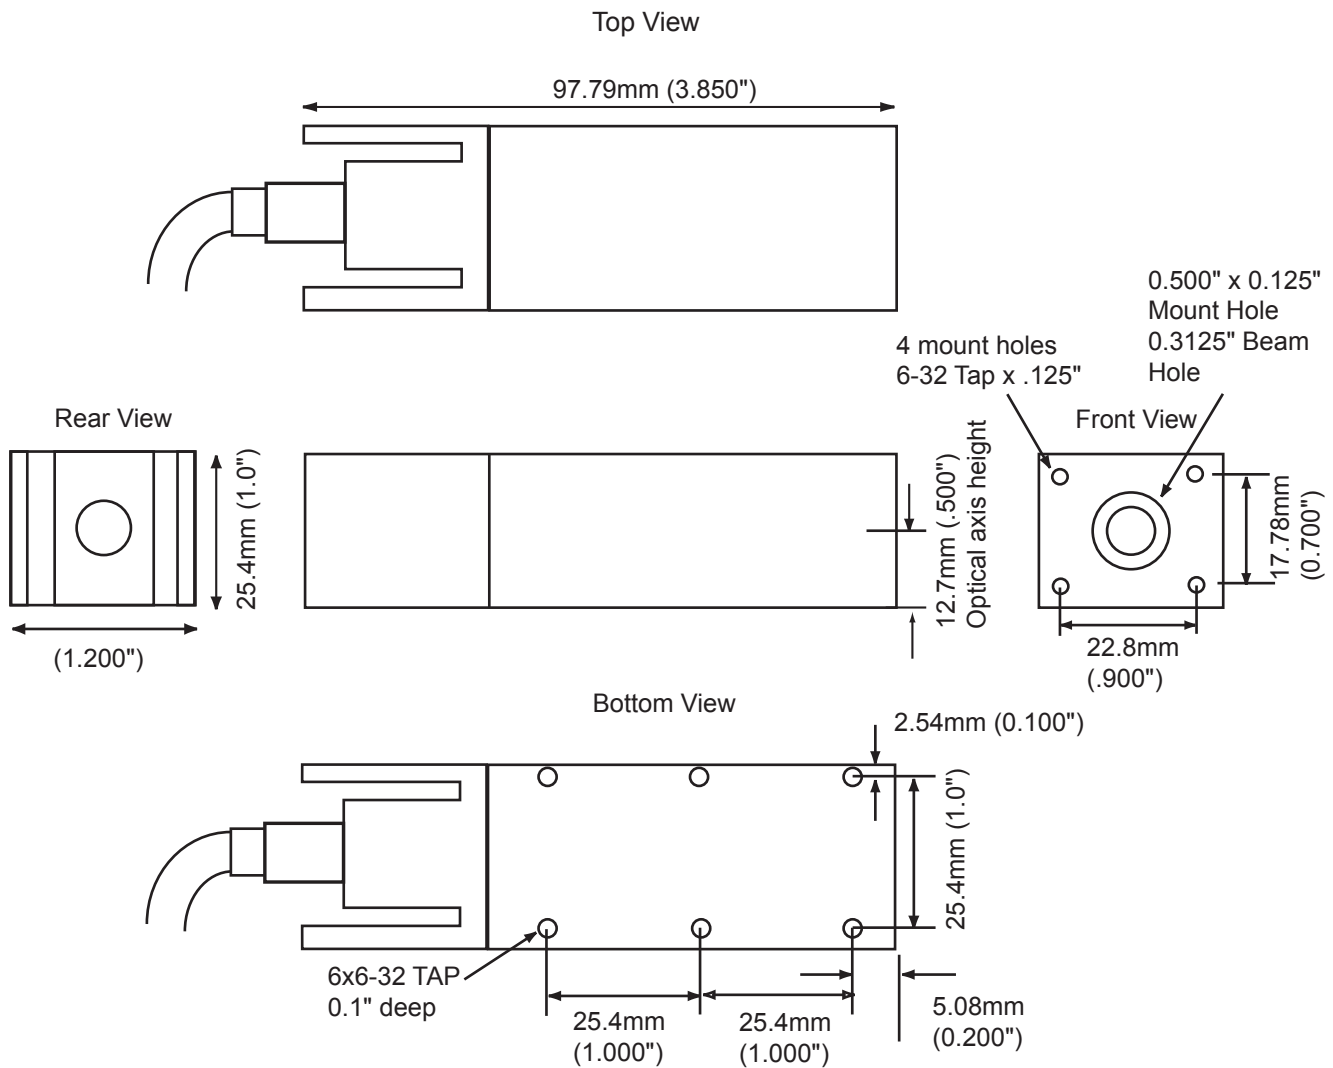

Lepton IV Turnkey Dimensions

Controller dimensions:

3.25" (82.5mm) H x 8.0" (203.2mm) W x 10.5" (266.7mm) L